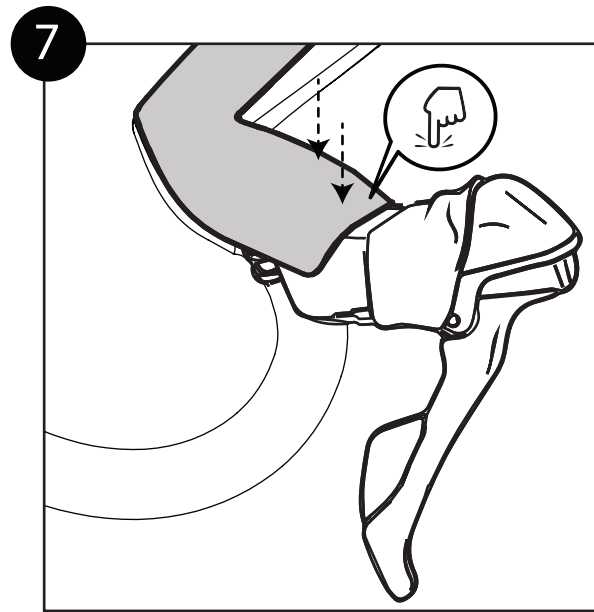

PRO VIBE EVO  
AERO TOP GRIP

PRSI0077

WWW.PRO-BIKEGEAR.COM