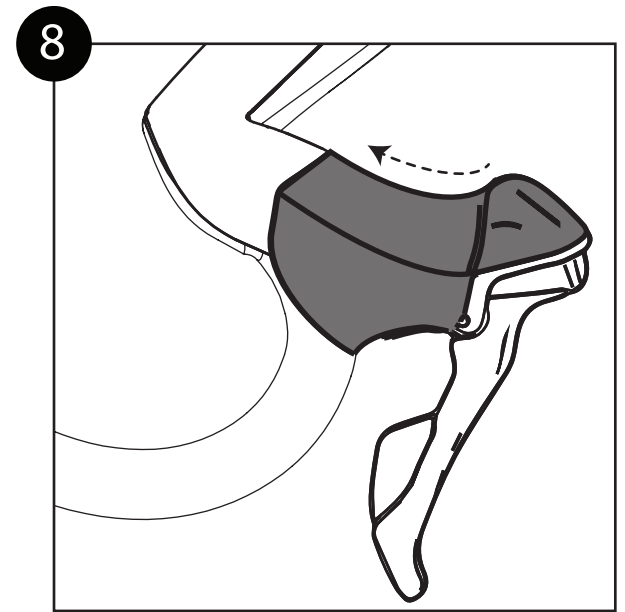

PRO VIBE EVO  
AERO TOP GRIP

PRSI0077

WWW.PRO-BIKEGEAR.COM