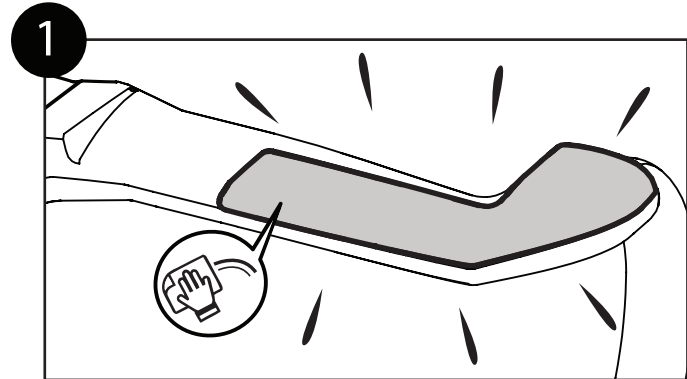

PRO VIBE EVO  
AERO TOP GRIP

PRSI0077

WWW.PRO-BIKEGEAR.COM