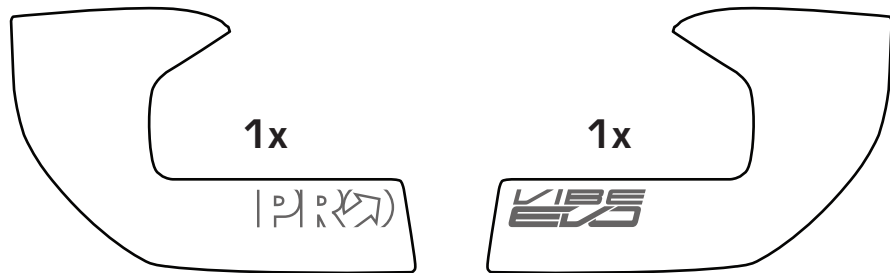

PRO VIBE EVO  
AERO TOP GRIP

PRSI0077

WWW.PRO-BIKEGEAR.COM