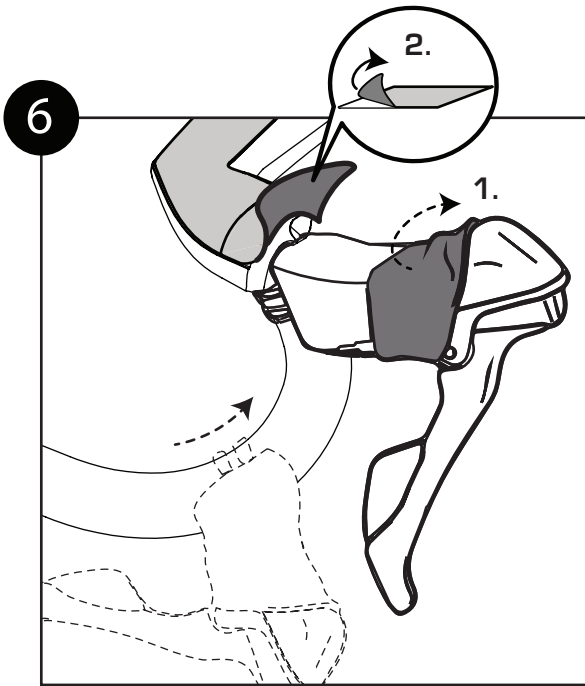

PRO VIBE EVO  
AERO TOP GRIP

PRSI0077

WWW.PRO-BIKEGEAR.COM